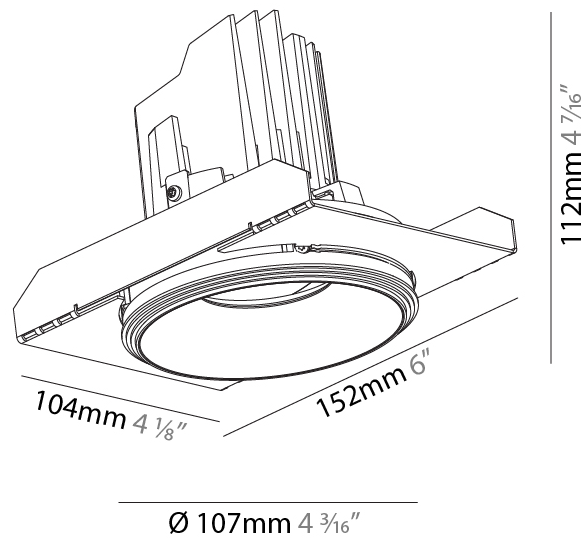

PHYSICAL

Shape: Round
Diameter (mm): 107
Diameter (in): 4 3/16
Height (mm): 112
Height (in): 4 7/16
Ceiling Thickness (mm): 10 / 12.5 / 15 / 25
Ceiling Thickness (in): 3/8 or 1/2 or 9/16 or 1
Min. Recessing Depth (mm): 130
Min. Recessing Depth (in): 5 1/8
Light Distribution: Adjustable / Downlight
Weight (kg): 0.609
Weight (lbs): 1.34
Fixture Finish: SSR / BKV / CWI / CRY / HAB / LAG / UFT / ITA / RUA / RUR / MIC / FTG / MYG / TWT / LOD / PUS / FRO / FUP / KIA / POP / BLS / SPG / MEY / GOH / GUM / CHC / COM / ABZ / JAG / OBR / MOS / ROR
Fixture Material: Aluminum Die Cast
Cut-out Measurements: Ø 111mm / 4 3/8"
Upon Request: Unique Ceiling Thickness

ELECTRICAL

Lamp Type: LED (Zhaga Standard)
Input Wattage (W): 16.5
Total Output Wattage (W): 14.7
Dimming: Dali Dimming
Driver Included: No
Driver Location: Recessed Housing
Driver Type: Constant Current - 120Vac
Driver Class: Class 2
Housing: See Components
Input Voltage (V): 120
Constant Current (MA): 350

LED

Number of LEDs: 1
Max. Delivered Lumen (lm): 770
Nominal Lumen (lm): 1140
CRI: >90 CRI
Lamp Life (hrs): 50000
Upon Request: RGB-W Tunable White Special Color Temperature Special LED

OPTICAL

Reflector: 20 / 40 / 60
Adjustability: Rotational 355°; Tilt 10°
Upon Request: Special Beam Angles

RATINGS AND CERTIFICATIONS

Certified By: Certified for North American Standards
IP rating: IP20