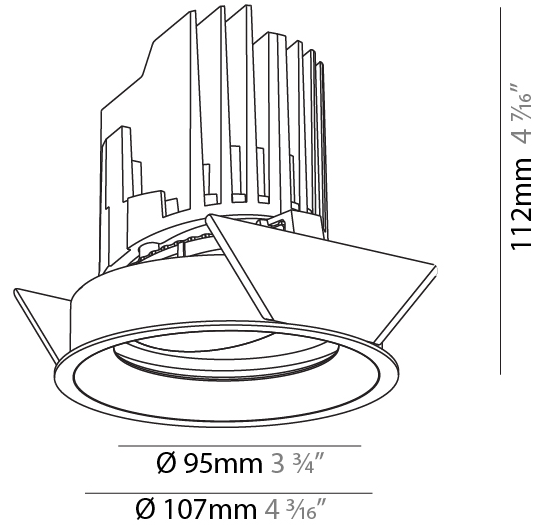

GENERAL

Series: Bioniq
Subseries: Bioniq Round Adjustable
Brand: Prolicht
Division: Architectural
Mounting Type: Recessed
Mounting Location: Ceiling
Subcategory: Downlight

PHYSICAL

Shape: Round
Diameter (mm): 107
Diameter (in): 4 3/16
Height (mm): 112
Height (in): 4 7/16
Min. Recessing Depth (mm): 130
Min. Recessing Depth (in): 5 1/8
Light Distribution: Adjustable / Downlight
Weight (kg): 0.46
Weight (lbs): 1.01
Fixture Finish: SSR / BKV / CWI / CRY / HAB / LAG / UFT / ITA / RUA / RUR / MIC / FTG / MYG / TWT / LOD / PUS / FRO / FUP / KIA / POP / BLS / SPG / MEY / GOH / GUM / CHC / COM / ABZ / JAG / OBR / MOS / ROR
Fixture Material: Aluminum Die Cast
Cut-out Measurements: 98mm / 3 7/8"

ELECTRICAL

Lamp Type: LED (Zhaga Standard)
Input Wattage (W): 16.5
Total Output Wattage (W): 14.7
Dimming: Dali Dimming
Driver Included: No
Driver Location: Recessed Housing
Driver Type: Constant Current - 120Vac
Driver Class: Class 2
Input Voltage (V): 120
Constant Current (MA): 350

LED

Number of LEDs: 1
Color Temperature (°K): Warm Dim
Max. Delivered Lumen (lm): 760
Nominal Lumen (lm): 1140
CRI: >90 CRI

OPTICAL

Reflector°: 20 / 40 / 60
Adjustability: Rotational 355°; Tilt 30°

RATINGS AND CERTIFICATIONS

Certified By: Certified for North American Standards
IP rating: IP20